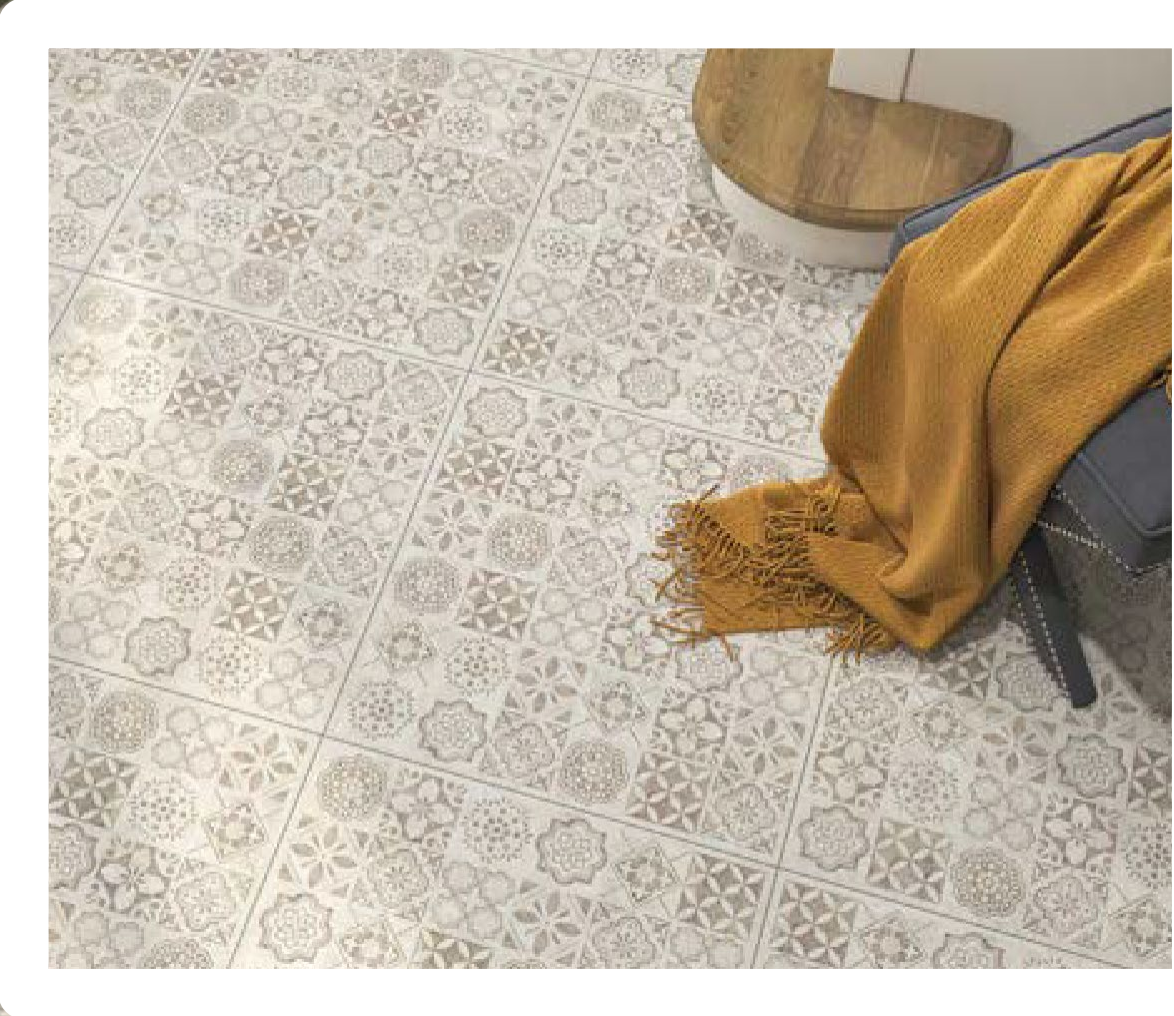

MOTIVE

SRSPMOTV60X60MAT216